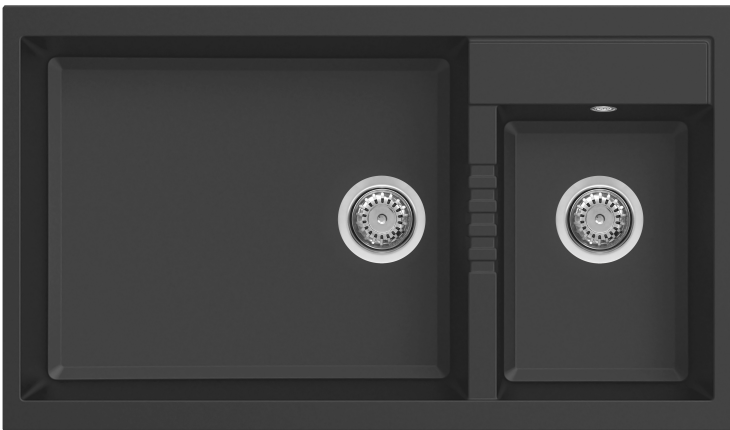

**Product Specification Sheet**

**ELGT445-40T**  
**ELMT445-79T**

Elleci Square TOP MOUNT

ELGT445-40T Black  
 ELMT445-79T Aluminium

Corner Radius: 10mm

Includes 90mm waste and overflow

Min Cab Width: 950mm

Accessories Available (optional)

**BFDDB**  
 DRAINING BASKET  
 390 X 325mm

**BFDRMB**  
 ROLLER MAT  
 480 X 450mm

Black  
 Gold  
 Bronze

E&OE – it is recommended all measurements are taken directly from the product. Specification subject to change without notice, always consult the literature supplied with the product. Coloured images are indicative only.