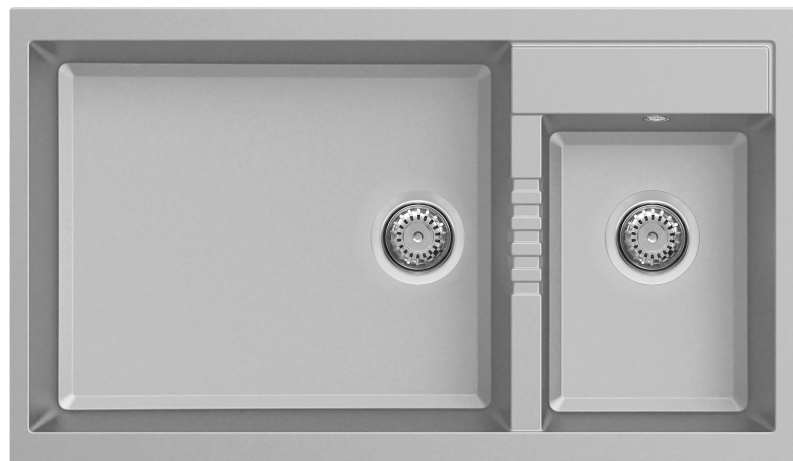

**Product Specification Sheet**

**ELGT445-40T**  
**ELMT445-79T**

Elleci Square TOP MOUNT

ELGT445-40T Black  
 ELMT445-79T Aluminium

Corner Radius: 10mm

Includes 90mm waste and overflow

Min Cab Width: 950mm

Accessories Available (optional)

**BFDDB**  
 DRAINING BASKET  
 390 X 325mm

**BFDRMB**  
 ROLLER MAT  
 480 X 450mm

Black  
 Gold  
 Bronze

E&OE – it is recommended all measurements are taken directly from the product. Specification subject to change without notice, always consult the literature supplied with the product. Coloured images are indicative only.