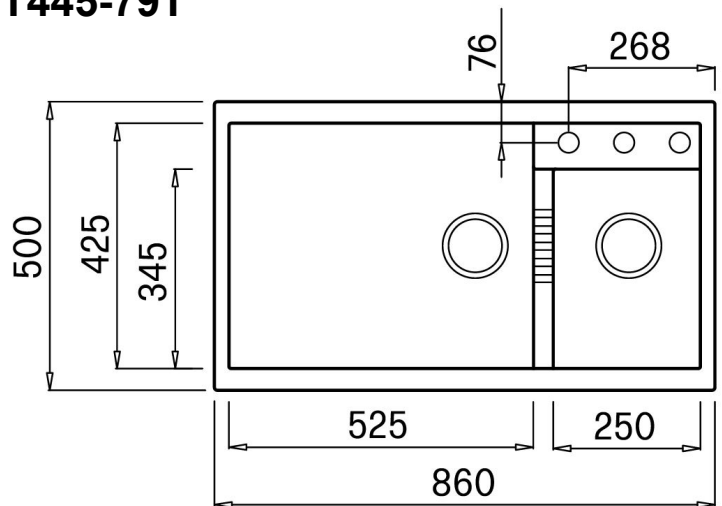

**Product Specification Sheet**

**ELGT445-40T**  
**ELMT445-79T**

Elleci Square TOP MOUNT

ELGT445-40T Black  
 ELMT445-79T Aluminium

Corner Radius: 10mm

Includes 90mm waste and overflow

Min Cab Width: 950mm

Accessories Available (optional)

**BFDDB**  
 DRAINING BASKET  
 390 X 325mm

**BFDRMB**  
 ROLLER MAT  
 480 X 450mm

Black  
 Gold  
 Bronze

E&OE – it is recommended all measurements are taken directly from the product. Specification subject to change without notice, always consult the literature supplied with the product. Coloured images are indicative only.